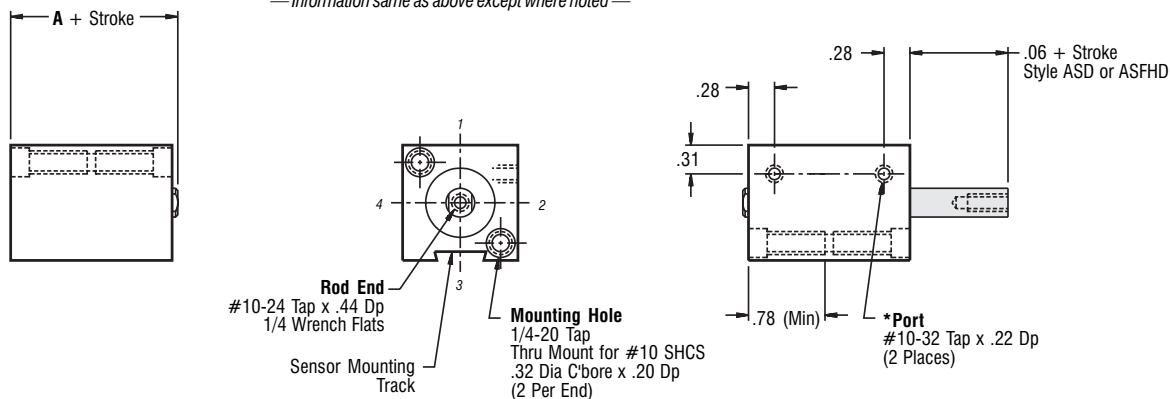

Standard Mounting: TF TR TBE TM

*Optional Porting: 1/8-27 NPTF

Part Number

Duty	Single Rod	Double Rod	Stock Stroke Length	A
Standard	AS34x__	ASD34x__	5/8, 3/4	1.06
Intermediate	ASHH34x__		3/8, 1/2	1.31
Heavy	ASFH34x__	ASFHD34x__	1/8, 1/4	1.56

Standard Mounting: TF TR TBE TM

*Optional Porting: 1/8-27 NPTF

— Information same as above except where noted —

Part Number

Duty	Single Rod	Double Rod	Stock Stroke Length	A
Standard	AS34x__	ASD34x__	1, 1-1/4, 1-1/2, 1-3/4, 2-1/4, 2-3/4, 3-1/4, 3-3/4	1.06
Intermediate	ASHH34x__		3/4, 1, 1-1/4, 1-1/2, 2, 2-1/2, 3, 3-1/2, 4	1.31
Heavy	ASFH34x__	ASFHD34x__	1/2, 3/4, 1, 1-1/4, 1-3/4, 2-1/4, 2-3/4, 3-1/4, 3-3/4	1.56

Magnetic Piston

3/4" Bore

Duty	Part Number		Stock Stroke Length	A
	Single Rod	Double Rod		
Standard	AB34x__	ABD34x__	1/8, 1/4, 3/8, 1/2	1.06
Intermediate	ABHH34x__		1/8, 1/4	1.31

Optional Porting:
Threads Port Side

Part Number				
Duty	Single Rod	Double Rod	Stock Stroke Length	A
Standard	AR34x__	ARD34x__	1/8, 1/4, 3/8, 1/2	1.06
Intermediate	ARHH34x__		1/8, 1/4	1.31

Standard Mounting: TF TR TBE
Optional Mounting: TM