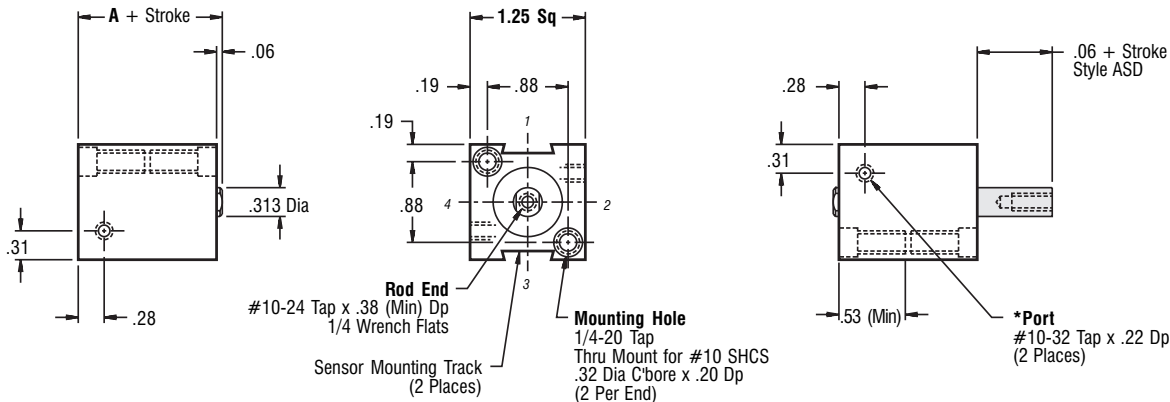

Magnetic Piston

3/4" Bore

3/4" Bore • 3/4" Bore • 3/4" Bore • 3/4" Bore • 3/4" Bore • 3/4" Bore • 3/4" Bore • 3/4" Bore

Part Number

Duty	Single Rod	Double Rod	Stock Stroke Length	A
Standard	AS34x__	ASD34x__	1/8, 1/4, 3/8, 1/2	1.06
Intermediate	ASHH34x__		1/8, 1/4	1.31

Standard Mounting: TF TR TBE TM

*Optional Porting: 1/8-27 NPTF

Part Number

Duty	Single Rod	Double Rod	Stock Stroke Length	A
Standard	AS34x__	ASD34x__	5/8, 3/4	1.06
Intermediate	ASHH34x__		3/8, 1/2	1.31
Heavy	ASFH34x__	ASFHD34x__	1/8, 1/4	1.56

Magnetic Piston

3/4" Bore

Duty	Part Number		Stock Stroke Length	A
	Single Rod	Double Rod		
Standard	AB34x__	ABD34x__	1/8, 1/4, 3/8, 1/2	1.06
Intermediate	ABHH34x__		1/8, 1/4	1.31

Optional Porting:
Threads Port Side

Part Number				
Duty	Single Rod	Double Rod	Stock Stroke Length	A
Standard	AR34x__	ARD34x__	1/8, 1/4, 3/8, 1/2	1.06
Intermediate	ARHH34x__		1/8, 1/4	1.31

Standard Mounting: TF TR TBE
Optional Mounting: TM