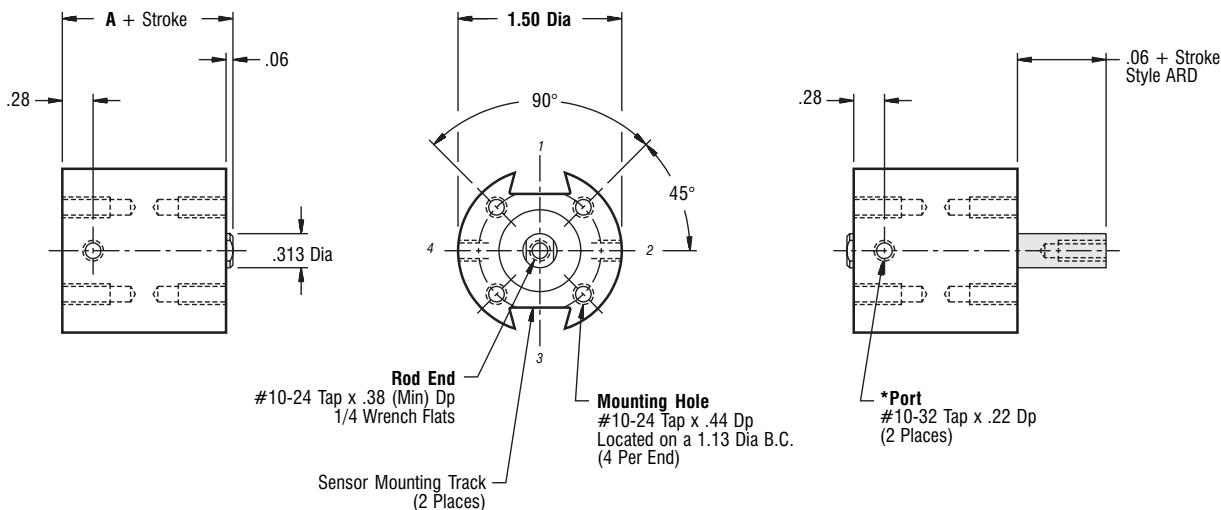

Magnetic Piston

3/4" Bore

Duty	Part Number		Stock Stroke Length	A
	Single Rod	Double Rod		
Standard	AB34x__	ABD34x__	1/8, 1/4, 3/8, 1/2	1.06
Intermediate	ABHH34x__		1/8, 1/4	1.31

Optional Porting:
Threads Port Side

Optional Porting:
Threads Port Side

*Optional Porting: 1/8-27 NPTF

— Information same as above except where noted —

X
 Part Number Stroke Options - See 'Options' section

Magnetic Piston

3/4" Bore

3/4" Bore • 3/4" Bore • 3/4" Bore • 3/4" Bore • 3/4" Bore • 3/4" Bore • 3/4" Bore • 3/4" Bore

Part Number				
Duty	Single Rod	Double Rod	Stock Stroke Length	A
Standard	AR34x__	ARD34x__	1/8, 1/4, 3/8, 1/2	1.06
Intermediate	ARHH34x__		1/8, 1/4	1.31

Standard Mounting: TF TR TBE
Optional Mounting: TM

*Optional Porting: 1/8-27 NPTF

Part Number				
Duty	Single Rod	Double Rod	Stock Stroke Length	A
Standard	AR34x__	ARD34x__	5/8, 3/4, 1, 1-1/4, 1-1/2, 1-3/4, 2-1/4, 2-3/4, 3-1/4, 3-3/4	1.06
Intermediate	ARHH34x__		3/8, 1/2, 3/4, 1, 1-1/4, 1-1/2, 2, 2-1/2, 3, 3-1/2, 4	1.31
Heavy	ARFH34x__	ARFHD34x__	1/8, 1/4, 1/2, 3/4, 1, 1-1/4, 1-3/4, 2-1/4, 2-3/4, 3-1/4, 3-3/4	1.56