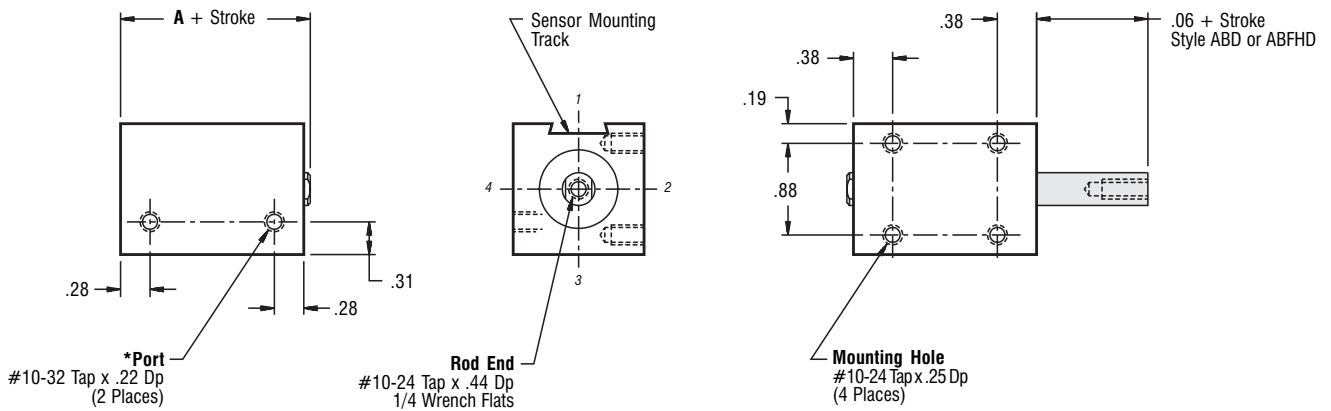

Magnetic Piston

3/4" Bore

Duty	Part Number		Stock Stroke Length	A
	Single Rod	Double Rod		
Standard	AB34x__	ABD34x__	1/8, 1/4, 3/8, 1/2	1.06
Intermediate	ABHH34x__		1/8, 1/4	1.31

Optional Porting:
Threads Port Side

*Optional Porting: 1/8-27 NPTF

Duty	Part Number		Stock Stroke Length	A
	Single Rod	Double Rod		
Standard	AB34x__	ABD34x__	5/8, 3/4, 1, 1-1/4, 1-1/2, 1-3/4, 2-1/4, 2-3/4, 3-1/4, 3-3/4	1.06
Intermediate	ABHH34x__		3/8, 1/2, 3/4, 1, 1-1/4, 1-1/2, 2, 2-1/2, 3, 3-1/2, 4	1.31
Heavy	ABFH34x__	ABFHD34x__	1/8, 1/4, 1/2, 3/4, 1, 1-1/4, 1-3/4, 2-1/4, 2-3/4, 3-1/4, 3-3/4	1.56

Optional Porting:
Threads Port Side

*Optional Porting: 1/8-27 NPTF

— Information same as above except where noted —

X
 Part Number Stroke Options - See 'Options' section

Magnetic Piston

3/4" Bore

3/4" Bore • 3/4" Bore • 3/4" Bore • 3/4" Bore • 3/4" Bore • 3/4" Bore • 3/4" Bore • 3/4" Bore

Part Number				
Duty	Single Rod	Double Rod	Stock Stroke Length	A
Standard	AR34x__	ARD34x__	1/8, 1/4, 3/8, 1/2	1.06
Intermediate	ARHH34x__		1/8, 1/4	1.31

Standard Mounting: TF TR TBE
Optional Mounting: TM