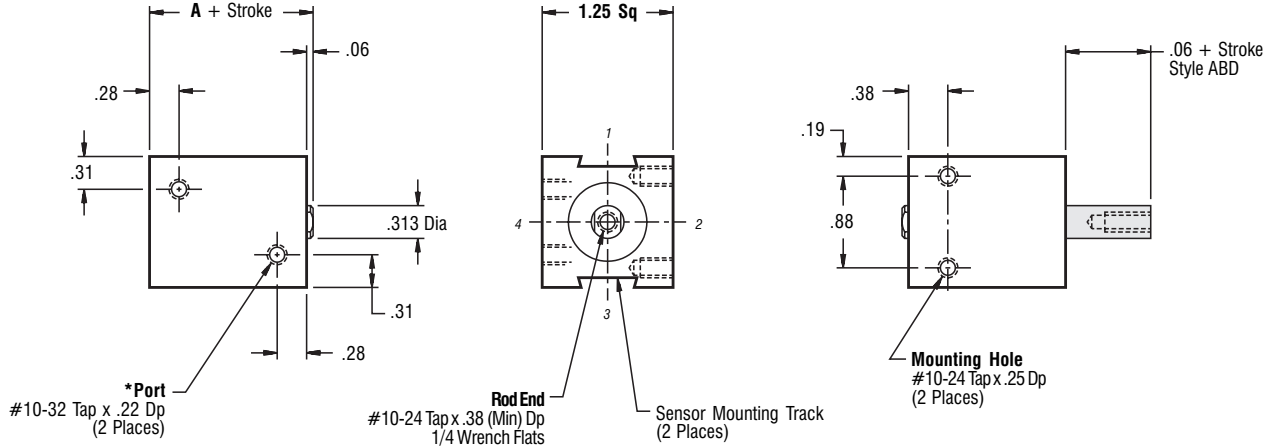

Standard Mounting: TF
Optional Mounting: TR TBE TM

*Optional Porting: 1/8-27 NPTF

— Information same as above except where noted —

Part Number X

COMPACT® Inch Cylinders

Part Number

Stroke

Options - See 'Options' section

Magnetic Piston

3/4" Bore

Duty	Part Number		Stock Stroke Length	A
	Single Rod	Double Rod		
Standard	AB34x__	ABD34x__	1/8, 1/4, 3/8, 1/2	1.06
Intermediate	ABHH34x__		1/8, 1/4	1.31

Optional Porting:
Threads Port Side

*Optional Porting: 1/8-27 NPTF

Duty	Part Number		Stock Stroke Length	A
	Single Rod	Double Rod		
Standard	AB34x__	ABD34x__	5/8, 3/4, 1, 1-1/4, 1-1/2, 1-3/4, 2-1/4, 2-3/4, 3-1/4, 3-3/4	1.06
Intermediate	ABHH34x__		3/8, 1/2, 3/4, 1, 1-1/4, 1-1/2, 2, 2-1/2, 3, 3-1/2, 4	1.31
Heavy	ABFH34x__	ABFHD34x__	1/8, 1/4, 1/2, 3/4, 1, 1-1/4, 1-3/4, 2-1/4, 2-3/4, 3-1/4, 3-3/4	1.56

Part Number				
Duty	Single Rod	Double Rod	Stock Stroke Length	A
Standard	AR34x__	ARD34x__	1/8, 1/4, 3/8, 1/2	1.06
Intermediate	ARHH34x__		1/8, 1/4	1.31

Standard Mounting: TF TR TBE
Optional Mounting: TM