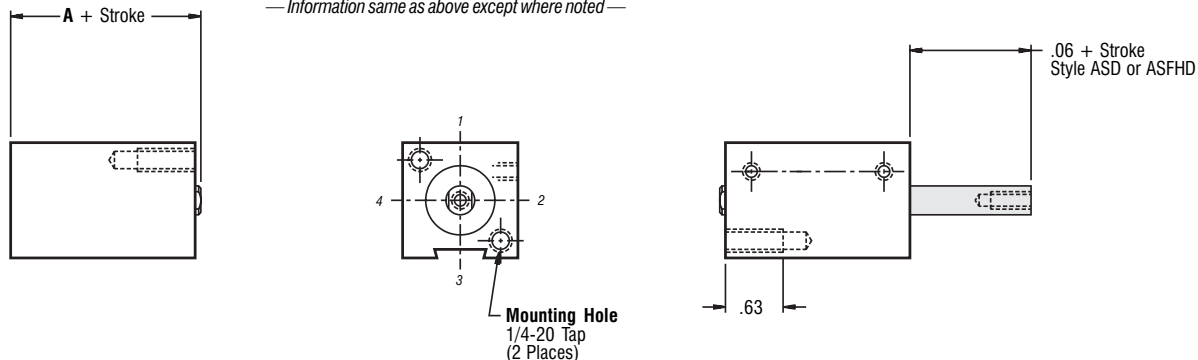

Standard Mounting: TF TR TBE TM

*Optional Porting: 1/8-27 NPTF

— Information same as above except where noted —

Part Number

Duty	Single Rod	Double Rod	Stock Stroke Length	A
Standard	AS34x__	ASD34x__	1, 1-1/4, 1-1/2, 1-3/4, 2-1/4, 2-3/4, 3-1/4, 3-3/4	1.06
Intermediate	ASHH34x__		3/4, 1, 1-1/4, 1-1/2, 2, 2-1/2, 3, 3-1/2, 4	1.31
Heavy	ASFH34x__	ASFHD34x__	1/2, 3/4, 1, 1-1/4, 1-3/4, 2-1/4, 2-3/4, 3-1/4, 3-3/4	1.56

Standard Mounting: TF
Optional Mounting: TR TBE TM

*Optional Porting: 1/8-27 NPTF

— Information same as above except where noted —

Part Number X

COMPACT® Inch Cylinders

Part Number

Stroke

Options - See 'Options' section

Magnetic Piston

3/4" Bore

Duty	Part Number		Stock Stroke Length	A
	Single Rod	Double Rod		
Standard	AB34x__	ABD34x__	1/8, 1/4, 3/8, 1/2	1.06
Intermediate	ABHH34x__		1/8, 1/4	1.31

Optional Porting:
Threads Port Side