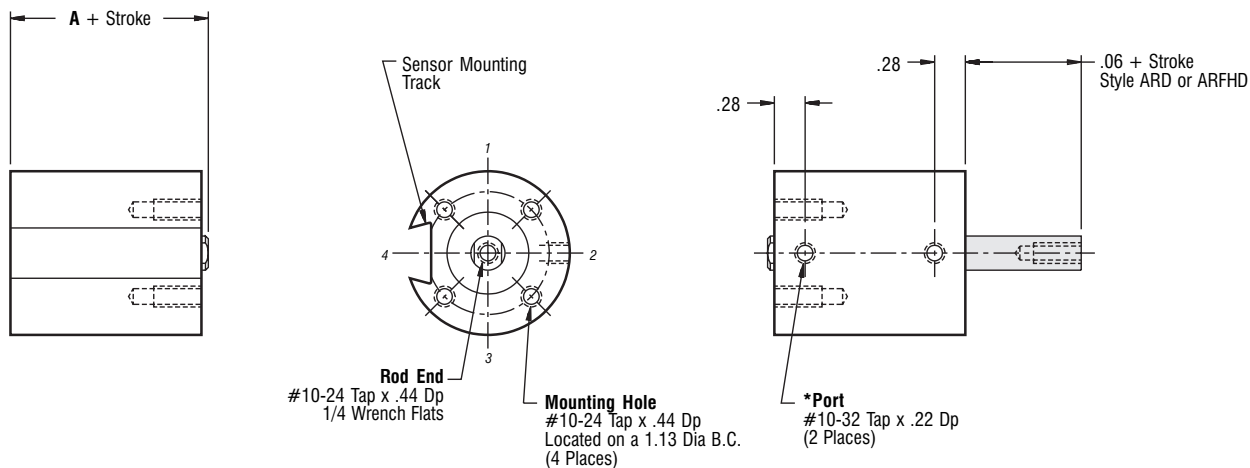

Part Number				
Duty	Single Rod	Double Rod	Stock Stroke Length	A
Standard	AR34x__	ARD34x__	1/8, 1/4, 3/8, 1/2	1.06
Intermediate	ARHH34x__		1/8, 1/4	1.31

Standard Mounting: TF TR TBE
Optional Mounting: TM

*Optional Porting: 1/8-27 NPTF

Part Number				
Duty	Single Rod	Double Rod	Stock Stroke Length	A
Standard	AR34x__	ARD34x__	5/8, 3/4, 1, 1-1/4, 1-1/2, 1-3/4, 2-1/4, 2-3/4, 3-1/4, 3-3/4	1.06
Intermediate	ARHH34x__		3/8, 1/2, 3/4, 1, 1-1/4, 1-1/2, 2, 2-1/2, 3, 3-1/2, 4	1.31
Heavy	ARFH34x__	ARFHD34x__	1/8, 1/4, 1/2, 3/4, 1, 1-1/4, 1-3/4, 2-1/4, 2-3/4, 3-1/4, 3-3/4	1.56

Standard Mounting: TF
Optional Mounting: TR TBE TM

*Optional Porting: 1/8-27 NPTF

— Information same as above except where noted —

Part Number X Stroke Options - See 'Options' section