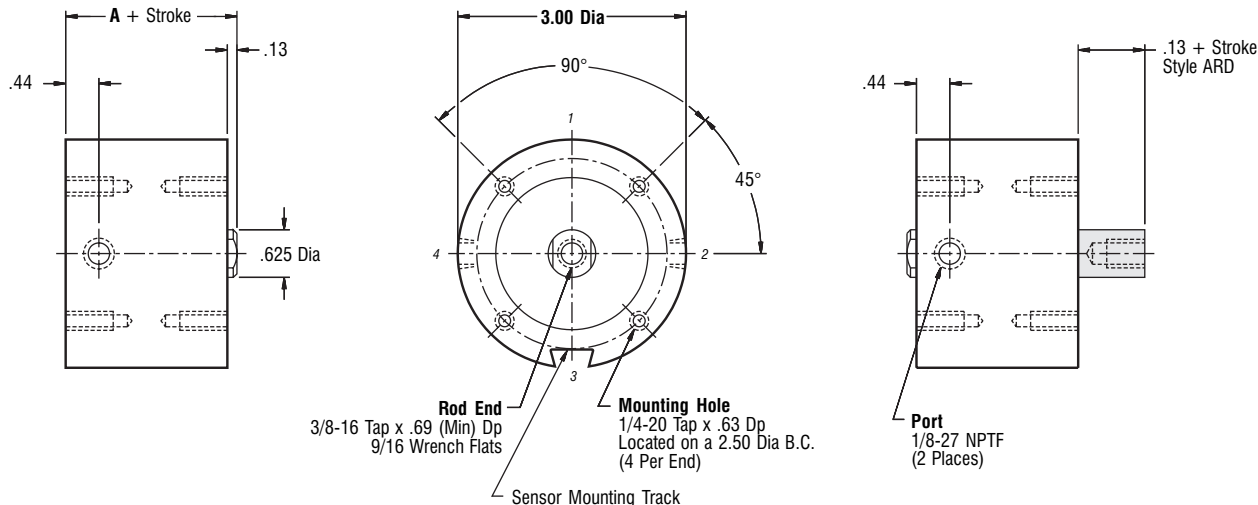

Standard Mounting:
TF TR TBE TM

— Information same as above except where noted —

Part Number		Stock Stroke Length	A	
Duty	Single Rod			Double Rod
Standard	AS2x__	ASD2x__	1-1/2, 1-3/4, 2-1/4, 2-3/4, 3-1/4, 3-3/4	1.50
Intermediate	ASHH2x__		1-1/4, 1-1/2, 2, 2-1/2, 3, 3-1/2, 4	1.75
Heavy	ASFH2x__	ASFHD2x__	1, 1-1/4, 1-3/4, 2-1/4, 2-3/4, 3-1/4, 3-3/4	2.00

Duty	Part Number		Stock Stroke Length	A
	Single Rod	Double Rod		
Standard	AB2x__	ABD2x__	1/8, 1/4, 3/8, 1/2	1.50
Intermediate	ABHH2x__		1/8, 1/4	1.75

Optional Porting:
Threads Port Side

Duty	Part Number		Stock Stroke Length	A
	Single Rod	Double Rod		
Standard	AB2x__	ABD2x__	5/8, 3/4, 1, 1-1/4, 1-1/2, 1-3/4, 2-1/4, 2-3/4, 3-1/4, 3-3/4	1.50
Intermediate	ABHH2x__		3/8, 1/2, 3/4, 1, 1-1/4, 1-1/2, 2, 2-1/2, 3, 3-1/2, 4	1.75
Heavy	ABFH2x__	ABFHD2x__	1/8, 1/4, 1/2, 3/4, 1, 1-1/4, 1-3/4, 2-1/4, 2-3/4, 3-1/4, 3-3/4	2.00

Optional Porting:
Threads Port Side

— Information same as above except where noted —

X

Magnetic Piston

2" Bore

		Part Number		Stock Stroke Length	A
Duty	Single Rod	Double Rod			
Standard	AR2x__	ARD2x__		1/8, 1/4, 3/8, 1/2	1.50
Intermediate	ARHH2x__			1/8, 1/4	1.75

Standard Mounting: TF TR TBE
Optional Mounting: TM

		Part Number		Stock Stroke Length	A
Duty	Single Rod	Double Rod			
Standard	AR2x__	ARD2x__		5/8, 3/4, 1, 1-1/4, 1-1/2, 1-3/4, 2-1/4, 2-3/4, 3-1/4, 3-3/4	1.50
Intermediate	ARHH2x__			3/8, 1/2, 3/4, 1, 1-1/4, 1-1/2, 2, 2-1/2, 3, 3-1/2, 4	1.75
Heavy	ARFH2x__	ARFHD2x__		1/8, 1/4, 1/2, 3/4, 1, 1-1/4, 1-3/4, 2-1/4, 2-3/4, 3-1/4, 3-3/4	2.00