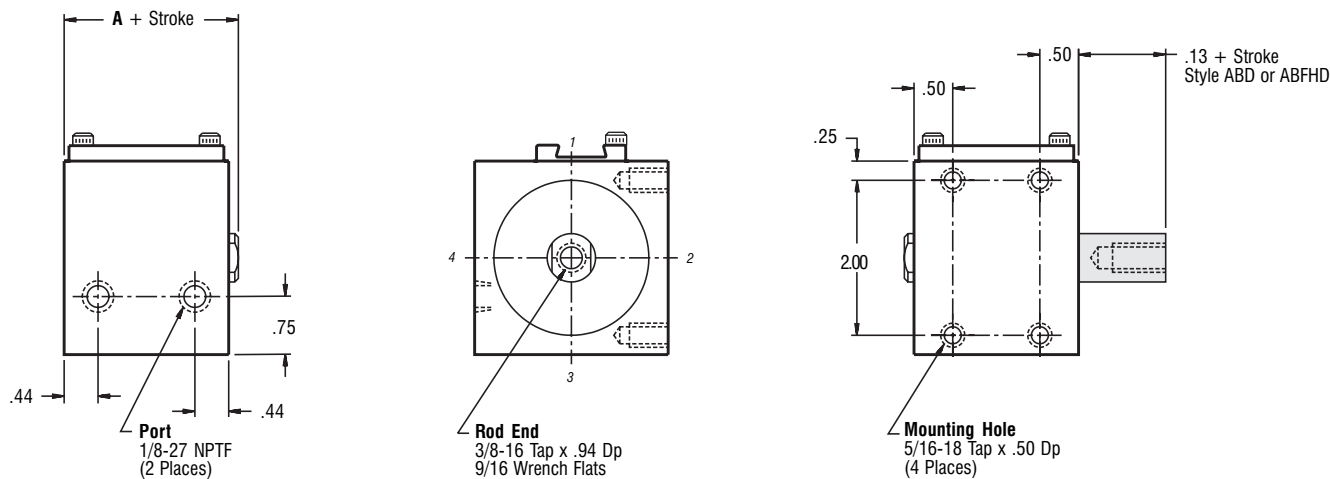

Duty	Part Number		Stock Stroke Length	A
	Single Rod	Double Rod		
Standard	AB2x__	ABD2x__	1/8, 1/4, 3/8, 1/2	1.50
Intermediate	ABHH2x__		1/8, 1/4	1.75

Optional Porting:
Threads Port Side

Duty	Part Number		Stock Stroke Length	A
	Single Rod	Double Rod		
Standard	AB2x__	ABD2x__	5/8, 3/4, 1, 1-1/4, 1-1/2, 1-3/4, 2-1/4, 2-3/4, 3-1/4, 3-3/4	1.50
Intermediate	ABHH2x__		3/8, 1/2, 3/4, 1, 1-1/4, 1-1/2, 2, 2-1/2, 3, 3-1/2, 4	1.75
Heavy	ABFH2x__	ABFHD2x__	1/8, 1/4, 1/2, 3/4, 1, 1-1/4, 1-3/4, 2-1/4, 2-3/4, 3-1/4, 3-3/4	2.00

Optional Porting:
Threads Port Side

— Information same as above except where noted —

X

Magnetic Piston

2" Bore

		Part Number		Stock Stroke Length	A
Duty	Single Rod	Double Rod			
Standard	AR2x__	ARD2x__		1/8, 1/4, 3/8, 1/2	1.50
Intermediate	ARHH2x__			1/8, 1/4	1.75

Standard Mounting: TF TR TBE
Optional Mounting: TM

		Part Number		Stock Stroke Length	A
Duty	Single Rod	Double Rod			
Standard	AR2x__	ARD2x__		5/8, 3/4, 1, 1-1/4, 1-1/2, 1-3/4, 2-1/4, 2-3/4, 3-1/4, 3-3/4	1.50
Intermediate	ARHH2x__			3/8, 1/2, 3/4, 1, 1-1/4, 1-1/2, 2, 2-1/2, 3, 3-1/2, 4	1.75
Heavy	ARFH2x__	ARFHD2x__		1/8, 1/4, 1/2, 3/4, 1, 1-1/4, 1-3/4, 2-1/4, 2-3/4, 3-1/4, 3-3/4	2.00