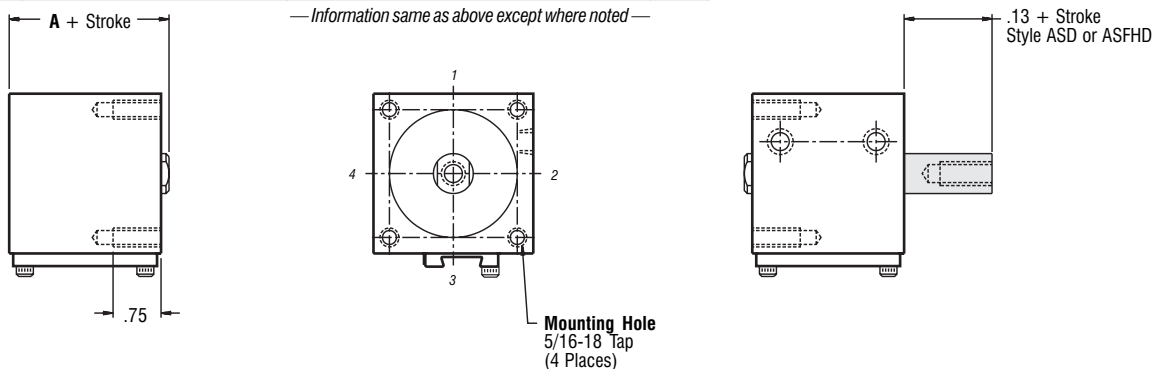

Part Number X

Part Number

Stroke

Options - See 'Options' section