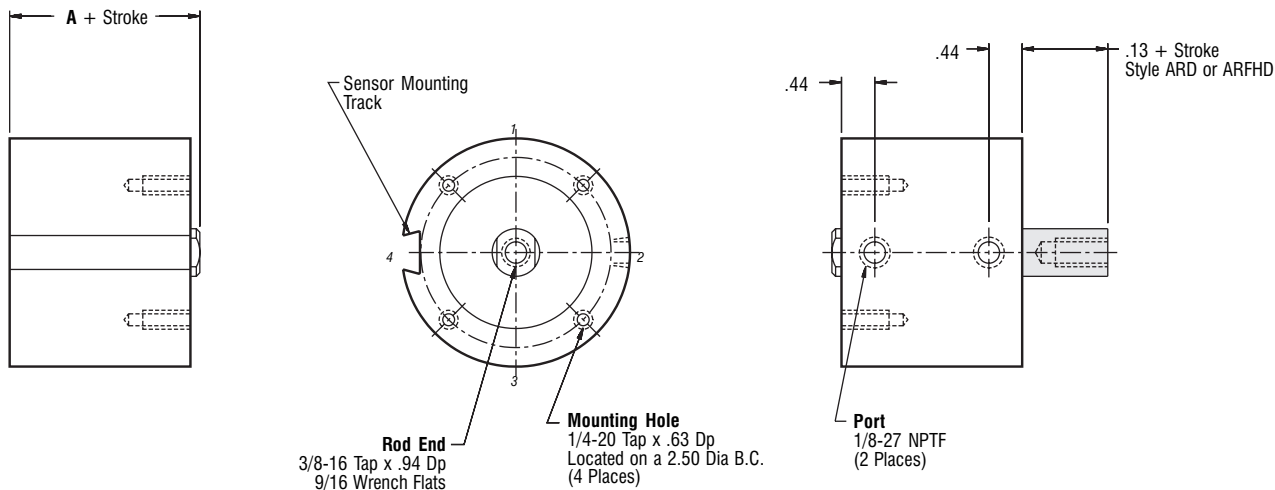

Part Number		Stock Stroke Length	A
Duty	Single Rod	Double Rod			
Standard	AR2x__	ARD2x__		5/8, 3/4, 1, 1-1/4, 1-1/2, 1-3/4, 2-1/4, 2-3/4, 3-1/4, 3-3/4	1.50
Intermediate	ARHH2x__			3/8, 1/2, 3/4, 1, 1-1/4, 1-1/2, 2, 2-1/2, 3, 3-1/2, 4	1.75
Heavy	ARFH2x__	ARFHD2x__		1/8, 1/4, 1/2, 3/4, 1, 1-1/4, 1-3/4, 2-1/4, 2-3/4, 3-1/4, 3-3/4	2.00

Standard Mounting: TF TR TBE TM
Optional Mounting: TR TBE TM

— Information same as above except where noted —