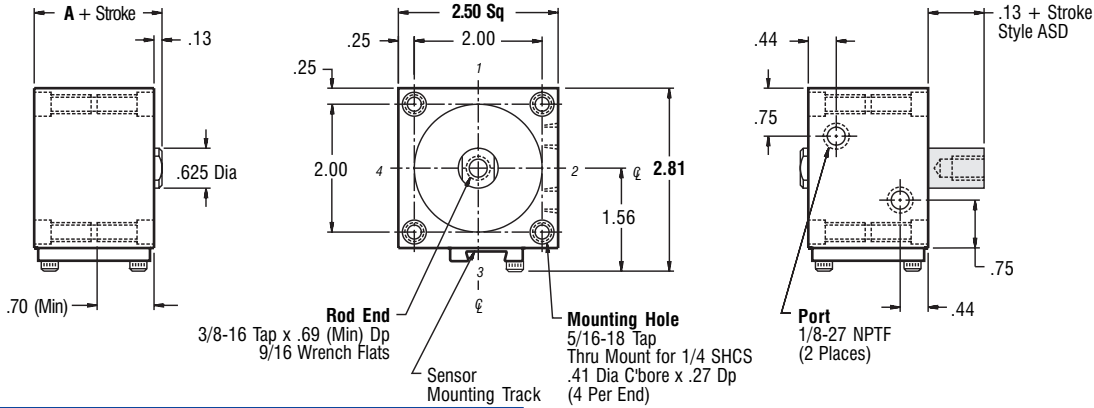

Magnetic Piston

2" Bore

2" Bore • 2" Bore • 2" Bore • 2" Bore • 2" Bore • 2" Bore • 2" Bore • 2" Bore

Part Number		Stock Stroke Length	A	
Duty	Single Rod			Double Rod
Standard	AS2x__	ASD2x__	1/8, 1/4, 3/8, 1/2	1.50
Intermediate	ASHH2x__		1/8, 1/4	1.75

Standard Mounting:
TF TR TBE TM

Part Number		Stock Stroke Length	A	
Duty	Single Rod			Double Rod
Standard	AS2x__	ASD2x__	5/8, 3/4, 1, 1-1/4	1.50
Intermediate	ASHH2x__		3/8, 1/2, 3/4, 1	1.75
Heavy	ASFH2x__	ASFHD2x__	1/8, 1/4, 1/2, 3/4	2.00

Standard Mounting:
TF TR TBE TM

— Information same as above except where noted —

Part Number		Stock Stroke Length	A	
Duty	Single Rod			Double Rod
Standard	AS2x__	ASD2x__	1-1/2, 1-3/4, 2-1/4, 2-3/4, 3-1/4, 3-3/4	1.50
Intermediate	ASHH2x__		1-1/4, 1-1/2, 2, 2-1/2, 3, 3-1/2, 4	1.75
Heavy	ASFH2x__	ASFHD2x__	1, 1-1/4, 1-3/4, 2-1/4, 2-3/4, 3-1/4, 3-3/4	2.00

Duty	Part Number		Stock Stroke Length	A
	Single Rod	Double Rod		
Standard	AB2x__	ABD2x__	1/8, 1/4, 3/8, 1/2	1.50
Intermediate	ABHH2x__		1/8, 1/4	1.75

Optional Porting:
Threads Port Side

Duty	Part Number		Stock Stroke Length	A
	Single Rod	Double Rod		
Standard	AB2x__	ABD2x__	5/8, 3/4, 1, 1-1/4, 1-1/2, 1-3/4, 2-1/4, 2-3/4, 3-1/4, 3-3/4	1.50
Intermediate	ABHH2x__		3/8, 1/2, 3/4, 1, 1-1/4, 1-1/2, 2, 2-1/2, 3, 3-1/2, 4	1.75
Heavy	ABFH2x__	ABFHD2x__	1/8, 1/4, 1/2, 3/4, 1, 1-1/4, 1-3/4, 2-1/4, 2-3/4, 3-1/4, 3-3/4	2.00