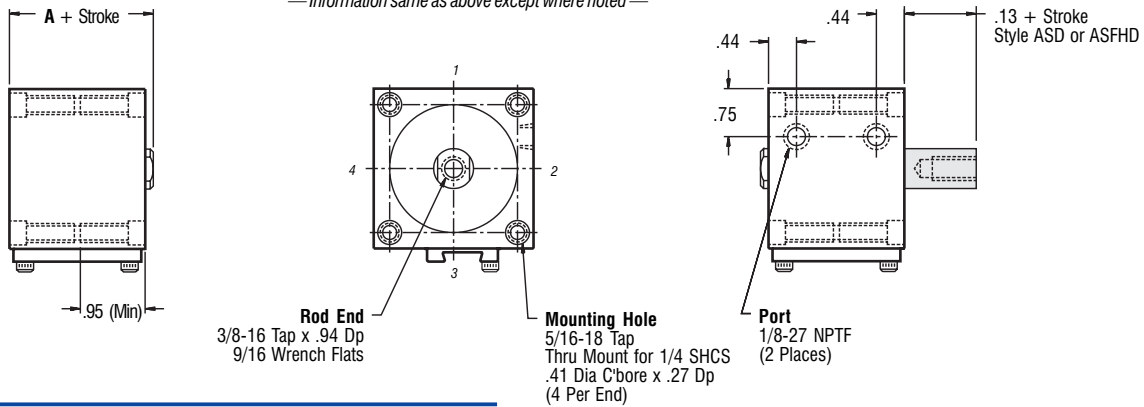

Magnetic Piston

2" Bore

2" Bore • 2" Bore • 2" Bore • 2" Bore • 2" Bore • 2" Bore • 2" Bore • 2" Bore

Part Number		Stock Stroke Length	A	
Duty	Single Rod			Double Rod
Standard	AS2x__	ASD2x__	1/8, 1/4, 3/8, 1/2	1.50
Intermediate	ASHH2x__		1/8, 1/4	1.75

Standard Mounting:
TF TR TBE TM

Part Number		Stock Stroke Length	A	
Duty	Single Rod			Double Rod
Standard	AS2x__	ASD2x__	5/8, 3/4, 1, 1-1/4	1.50
Intermediate	ASHH2x__		3/8, 1/2, 3/4, 1	1.75
Heavy	ASFH2x__	ASFHD2x__	1/8, 1/4, 1/2, 3/4	2.00

Standard Mounting:
TF TR TBE TM

— Information same as above except where noted —

Part Number		Stock Stroke Length	A	
Duty	Single Rod			Double Rod
Standard	AS2x__	ASD2x__	1-1/2, 1-3/4, 2-1/4, 2-3/4, 3-1/4, 3-3/4	1.50
Intermediate	ASHH2x__		1-1/4, 1-1/2, 2, 2-1/2, 3, 3-1/2, 4	1.75
Heavy	ASFH2x__	ASFHD2x__	1, 1-1/4, 1-3/4, 2-1/4, 2-3/4, 3-1/4, 3-3/4	2.00

Duty	Part Number		Stock Stroke Length	A
	Single Rod	Double Rod		
Standard	AB2x__	ABD2x__	1/8, 1/4, 3/8, 1/2	1.50
Intermediate	ABHH2x__		1/8, 1/4	1.75

Optional Porting:
Threads Port Side

Duty	Part Number		Stock Stroke Length	A
	Single Rod	Double Rod		
Standard	AB2x__	ABD2x__	5/8, 3/4, 1, 1-1/4, 1-1/2, 1-3/4, 2-1/4, 2-3/4, 3-1/4, 3-3/4	1.50
Intermediate	ABHH2x__		3/8, 1/2, 3/4, 1, 1-1/4, 1-1/2, 2, 2-1/2, 3, 3-1/2, 4	1.75
Heavy	ABFH2x__	ABFHD2x__	1/8, 1/4, 1/2, 3/4, 1, 1-1/4, 1-3/4, 2-1/4, 2-3/4, 3-1/4, 3-3/4	2.00