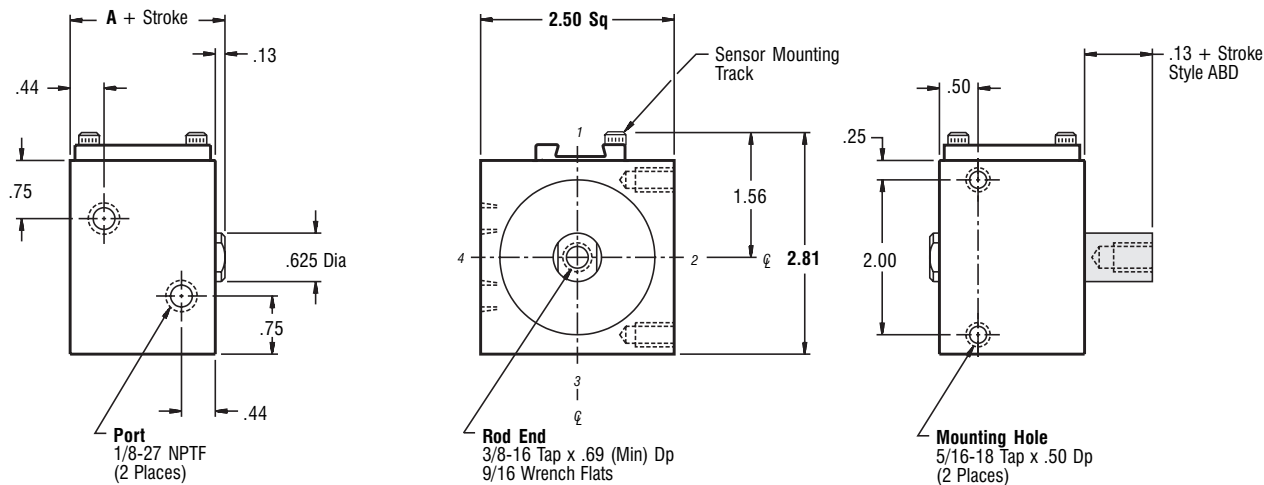

Standard Mounting:
TF TR TBE TM

— Information same as above except where noted —

Part Number		Stock Stroke Length	A	
Duty	Single Rod			Double Rod
Standard	AS2x__	ASD2x__	1-1/2, 1-3/4, 2-1/4, 2-3/4, 3-1/4, 3-3/4	1.50
Intermediate	ASHH2x__		1-1/4, 1-1/2, 2, 2-1/2, 3, 3-1/2, 4	1.75
Heavy	ASFH2x__	ASFHD2x__	1, 1-1/4, 1-3/4, 2-1/4, 2-3/4, 3-1/4, 3-3/4	2.00

Standard Mounting: TF
Optional Mounting: TR TBE TM

— Information same as above except where noted —

Part Number X

Part Number

Stroke

Options - See 'Options' section

Magnetic Piston

2" Bore

Duty	Part Number		Stock Stroke Length	A
	Single Rod	Double Rod		
Standard	AB2x__	ABD2x__	1/8, 1/4, 3/8, 1/2	1.50
Intermediate	ABHH2x__		1/8, 1/4	1.75

Optional Porting:
Threads Port Side

Duty	Part Number		Stock Stroke Length	A
	Single Rod	Double Rod		
Standard	AB2x__	ABD2x__	5/8, 3/4, 1, 1-1/4, 1-1/2, 1-3/4, 2-1/4, 2-3/4, 3-1/4, 3-3/4	1.50
Intermediate	ABHH2x__		3/8, 1/2, 3/4, 1, 1-1/4, 1-1/2, 2, 2-1/2, 3, 3-1/2, 4	1.75
Heavy	ABFH2x__	ABFHD2x__	1/8, 1/4, 1/2, 3/4, 1, 1-1/4, 1-3/4, 2-1/4, 2-3/4, 3-1/4, 3-3/4	2.00

Optional Porting:
Threads Port Side

— Information same as above except where noted —

X

Magnetic Piston

2" Bore

		Part Number		Stock Stroke Length	A
Duty	Single Rod	Double Rod			
Standard	AR2x__	ARD2x__		1/8, 1/4, 3/8, 1/2	1.50
Intermediate	ARHH2x__			1/8, 1/4	1.75