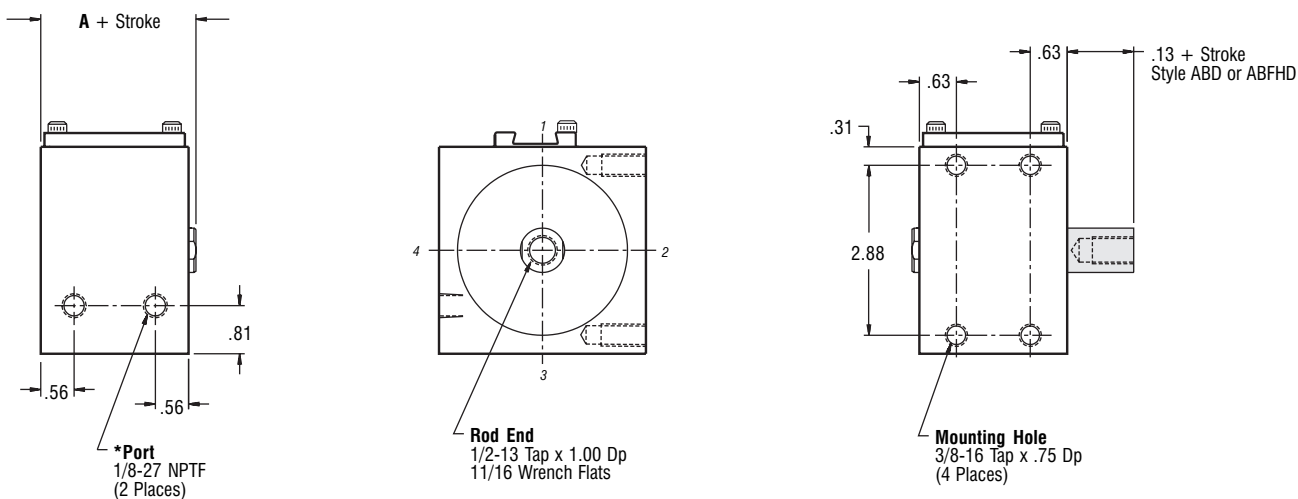

*Port Orientation:
(Introduction Section)
Threads *Port Side

*Optional Porting: 1/4-18 NPTF

	Part Number			
Duty	Single Rod	Double Rod	Stock Stroke Length	A
Standard	AB3x__	ABD3x__	5/8, 3/4, 1, 1-1/4, 1-1/2, 1-3/4, 2-1/4, 2-3/4, 3-1/4, 3-3/4	1.88
Intermediate	ABHH3x__		3/8, 1/2, 3/4, 1, 1-1/4, 1-1/2, 2, 2-1/2, 3, 3-1/2, 4	2.13
Heavy	ABFH3x__	ABFHD3x__	1/8, 1/4, 1/2, 3/4, 1, 1-1/4, 1-3/4, 2-1/4, 2-3/4, 3-1/4, 3-3/4	2.38

*Port Orientation:
(Introduction Section)
Threads *Port Side

*Optional Porting: 1/4-18 NPTF

— Information same as above except where noted —

Part Number X

Magnetic Piston

3" Bore

Duty	Part Number		Stock Stroke Length	A
	Single Rod	Double Rod		
Standard	AR3x__	ARD3x__	1/8, 1/4, 3/8, 1/2	1.88
Intermediate	ARHH3x__		1/8, 1/4	2.13