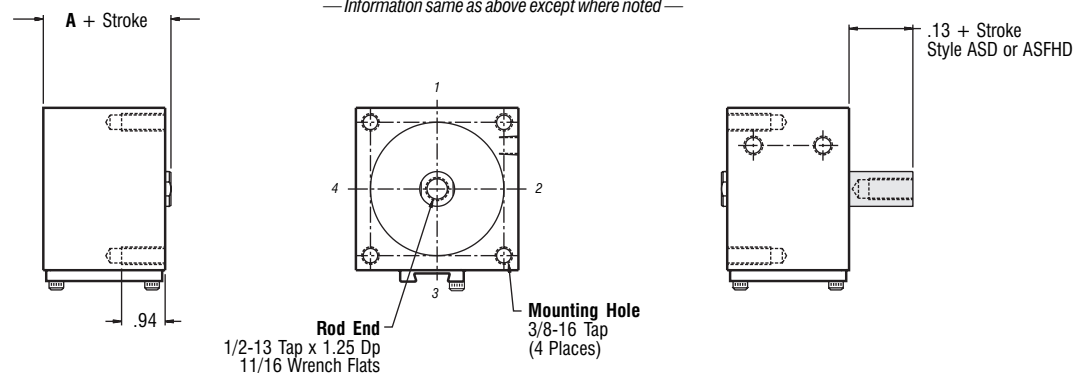

Standard Mounting:
TF TR TBE TM

*Optional Porting: 1/4-18 NPTF

— Information same as above except where noted —

Part Number		Stock Stroke Length	A
Duty	Single Rod Double Rod		
Standard	AS3x ASD3x	1-1/2, 1-3/4, 2-1/4, 2-3/4, 3-1/4, 3-3/4	1.88
Intermediate	ASHH3x	1-1/4, 1-1/2, 2, 2-1/2, 3, 3-1/2, 4	2.13
Heavy	ASFH3x ASFHD3x	1, 1-1/4, 1-3/4, 2-1/4, 2-3/4, 3-1/4, 3-3/4	2.38

Standard Mounting: TF
Optional Mounting: TR TBE TM

*Optional Porting: 1/4-18 NPTF

— Information same as above except where noted —

Part Number X

Magnetic Piston

3" Bore

	Part Number			
Duty	Single Rod	Double Rod	Stock Stroke Length	A
Standard	AB3x__	ABD3x__	1/8, 1/4, 3/8, 1/2	1.88
Intermediate	ABHH3x__		1/8, 1/4	2.13

*Port Orientation:
(Introduction Section)
Threads *Port Side

*Optional Porting: 1/4-18 NPTF

	Part Number			
Duty	Single Rod	Double Rod	Stock Stroke Length	A
Standard	AB3x__	ABD3x__	5/8, 3/4, 1, 1-1/4, 1-1/2, 1-3/4, 2-1/4, 2-3/4, 3-1/4, 3-3/4	1.88
Intermediate	ABHH3x__		3/8, 1/2, 3/4, 1, 1-1/4, 1-1/2, 2, 2-1/2, 3, 3-1/2, 4	2.13
Heavy	ABFH3x__	ABFHD3x__	1/8, 1/4, 1/2, 3/4, 1, 1-1/4, 1-3/4, 2-1/4, 2-3/4, 3-1/4, 3-3/4	2.38