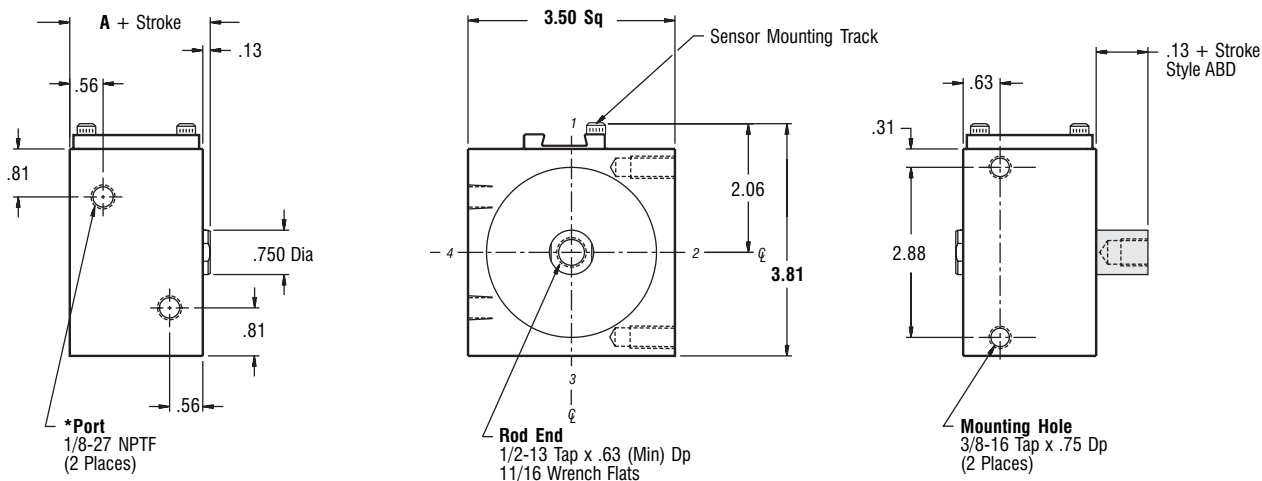

Standard Mounting: TF
Optional Mounting: TR TBE TM

*Optional Porting: 1/4-18 NPTF

— Information same as above except where noted —

Part Number X

Magnetic Piston

3" Bore

	Part Number			
Duty	Single Rod	Double Rod	Stock Stroke Length	A
Standard	AB3x__	ABD3x__	1/8, 1/4, 3/8, 1/2	1.88
Intermediate	ABHH3x__		1/8, 1/4	2.13

*Port Orientation:
(Introduction Section)
Threads *Port Side

*Optional Porting: 1/4-18 NPTF

	Part Number			
Duty	Single Rod	Double Rod	Stock Stroke Length	A
Standard	AB3x__	ABD3x__	5/8, 3/4, 1, 1-1/4, 1-1/2, 1-3/4, 2-1/4, 2-3/4, 3-1/4, 3-3/4	1.88
Intermediate	ABHH3x__		3/8, 1/2, 3/4, 1, 1-1/4, 1-1/2, 2, 2-1/2, 3, 3-1/2, 4	2.13
Heavy	ABFH3x__	ABFHD3x__	1/8, 1/4, 1/2, 3/4, 1, 1-1/4, 1-3/4, 2-1/4, 2-3/4, 3-1/4, 3-3/4	2.38

*Port Orientation:
(Introduction Section)
Threads *Port Side

*Optional Porting: 1/4-18 NPTF

— Information same as above except where noted —

Part Number X

Magnetic Piston

3" Bore

Duty	Part Number		Stock Stroke Length	A
	Single Rod	Double Rod		
Standard	AR3x__	ARD3x__	1/8, 1/4, 3/8, 1/2	1.88
Intermediate	ARHH3x__		1/8, 1/4	2.13