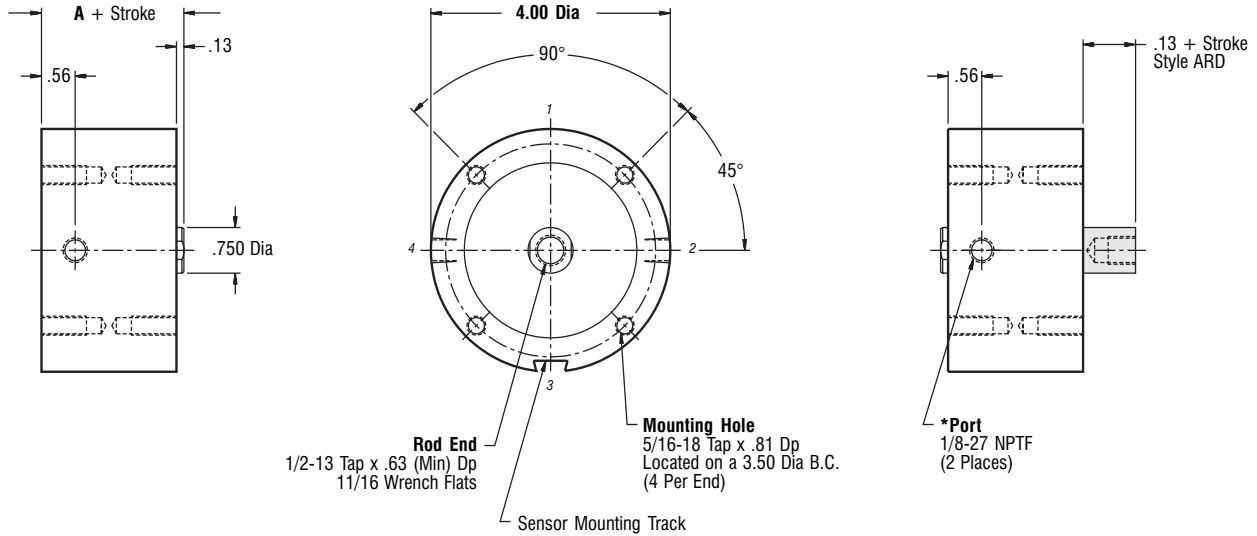

*Port Orientation:
(Introduction Section)
Threads *Port Side

*Optional Porting: 1/4-18 NPTF

	Part Number			
Duty	Single Rod	Double Rod	Stock Stroke Length	A
Standard	AB3x__	ABD3x__	5/8, 3/4, 1, 1-1/4, 1-1/2, 1-3/4, 2-1/4, 2-3/4, 3-1/4, 3-3/4	1.88
Intermediate	ABHH3x__		3/8, 1/2, 3/4, 1, 1-1/4, 1-1/2, 2, 2-1/2, 3, 3-1/2, 4	2.13
Heavy	ABFH3x__	ABFHD3x__	1/8, 1/4, 1/2, 3/4, 1, 1-1/4, 1-3/4, 2-1/4, 2-3/4, 3-1/4, 3-3/4	2.38

*Port Orientation:
(Introduction Section)
Threads *Port Side

*Optional Porting: 1/4-18 NPTF

— Information same as above except where noted —

Part Number X

Magnetic Piston

3" Bore

Duty	Part Number		Stock Stroke Length	A
	Single Rod	Double Rod		
Standard	AR3x__	ARD3x__	1/8, 1/4, 3/8, 1/2	1.88
Intermediate	ARHH3x__		1/8, 1/4	2.13

Standard Mounting: TF
Optional Mounting: TR TBE TM

*Optional Porting: 1/4-18 NPTF

Duty	Part Number		Stock Stroke Length	A
	Single Rod	Double Rod		
Standard	AR3x__	ARD3x__	5/8, 3/4, 1, 1-1/4, 1-1/2, 1-3/4, 2-1/4, 2-3/4, 3-1/4, 3-3/4	1.88
Intermediate	ARHH3x__		3/8, 1/2, 3/4, 1, 1-1/4, 1-1/2, 2, 2-1/2, 3, 3-1/2, 4	2.13
Heavy	ARFH3x__	ARFHD3x__	1/8, 1/4, 1/2, 3/4, 1, 1-1/4, 1-3/4, 2-1/4, 2-3/4, 3-1/4, 3-3/4	2.38