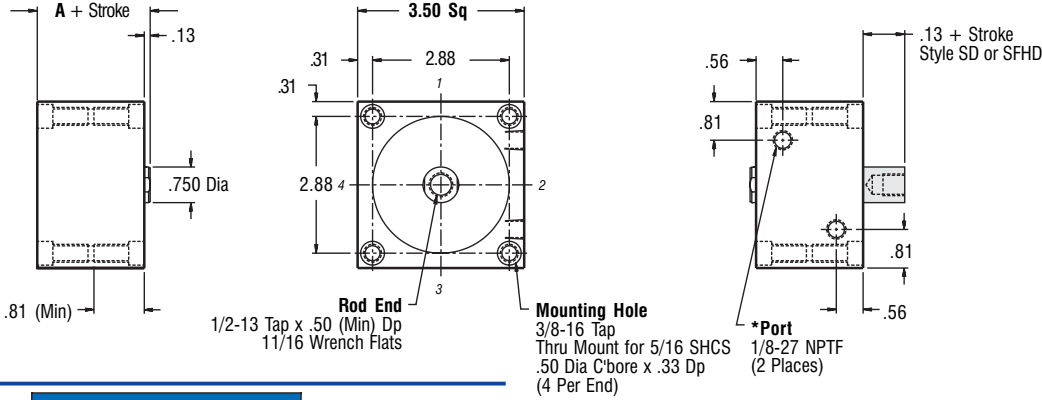

3" Bore

Non Magnetic Piston

3" Bore • 3" Bore • 3" Bore • 3" Bore • 3" Bore

Part Number

Duty	Single Rod	Double Rod	Stock Stroke Length	A
Standard	S3x__	SD3x__	1/8, 1/4, 3/8, 1/2, 5/8, 3/4	1.63
Intermediate	SHH3x__		1/8, 1/4, 3/8, 1/2	1.88
Heavy	SFH3x__	SFHD3x__	1/8, 1/4	2.13

Standard Mounting:
TF TR TBE TM

*Optional Porting: 1/4-18 NPTF

Part Number

Duty	Single Rod	Double Rod	Stock Stroke Length	A
Standard	S3x__	SD3x__	7/8, 1, 1-1/4, 1-1/2	1.63
Intermediate	SHH3x__		5/8, 3/4, 1, 1-1/4	1.88
Heavy	SFH3x__	SFHD3x__	3/8, 1/2, 3/4, 1	2.13

Standard Mounting:
TF TR TBE TM

*Optional Porting: 1/4-18 NPTF

Part Number

Duty	Single Rod	Double Rod	Stock Stroke Length	A
Standard	S3x__	SD3x__	1-3/4, 2, 2-1/2, 3, 3-1/2, 4	1.63
Intermediate	SHH3x__		1-1/2, 1-3/4, 2-1/4, 2-3/4, 3-1/4, 3-3/4	1.88
Heavy	SFH3x__	SFHD3x__	1-1/4, 1-1/2, 2, 2-1/2, 3, 3-1/2, 4	2.13

*Port Orientation:
(Introduction Section)
Threads *Port Side

*Optional Porting: 1/4-18 NPTF

— Information same as above except where noted —

Part Number X

Magnetic Piston

3" Bore

Duty	Part Number		Stock Stroke Length	A
	Single Rod	Double Rod		
Standard	AR3x__	ARD3x__	1/8, 1/4, 3/8, 1/2	1.88
Intermediate	ARHH3x__		1/8, 1/4	2.13