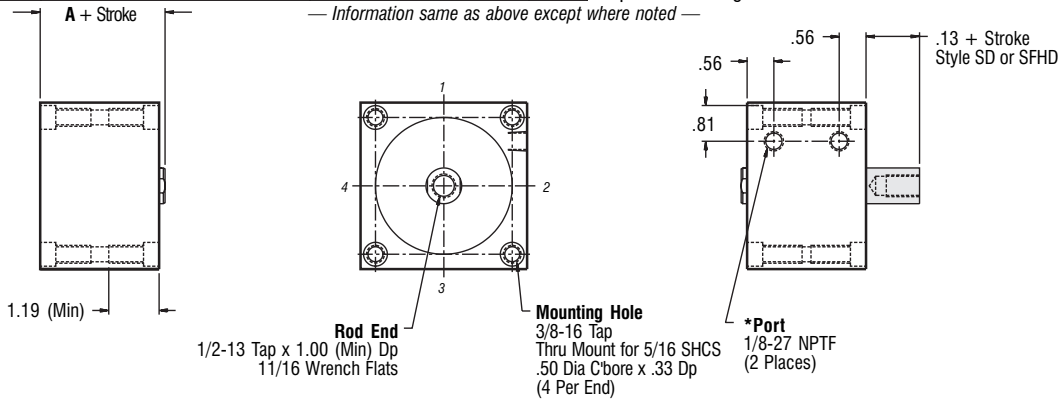

3" Bore

Non Magnetic Piston

3" Bore • 3" Bore • 3" Bore • 3" Bore • 3" Bore

Part Number

Duty	Single Rod	Double Rod	Stock Stroke Length	A
Standard	S3x__	SD3x__	1/8, 1/4, 3/8, 1/2, 5/8, 3/4	1.63
Intermediate	SHH3x__		1/8, 1/4, 3/8, 1/2	1.88
Heavy	SFH3x__	SFHD3x__	1/8, 1/4	2.13

Standard Mounting:
TF TR TBE TM

*Optional Porting: 1/4-18 NPTF

Part Number

Duty	Single Rod	Double Rod	Stock Stroke Length	A
Standard	S3x__	SD3x__	7/8, 1, 1-1/4, 1-1/2	1.63
Intermediate	SHH3x__		5/8, 3/4, 1, 1-1/4	1.88
Heavy	SFH3x__	SFHD3x__	3/8, 1/2, 3/4, 1	2.13

Standard Mounting:
TF TR TBE TM

*Optional Porting: 1/4-18 NPTF

Part Number

Duty	Single Rod	Double Rod	Stock Stroke Length	A
Standard	S3x__	SD3x__	1-3/4, 2, 2-1/2, 3, 3-1/2, 4	1.63
Intermediate	SHH3x__		1-1/2, 1-3/4, 2-1/4, 2-3/4, 3-1/4, 3-3/4	1.88
Heavy	SFH3x__	SFHD3x__	1-1/4, 1-1/2, 2, 2-1/2, 3, 3-1/2, 4	2.13