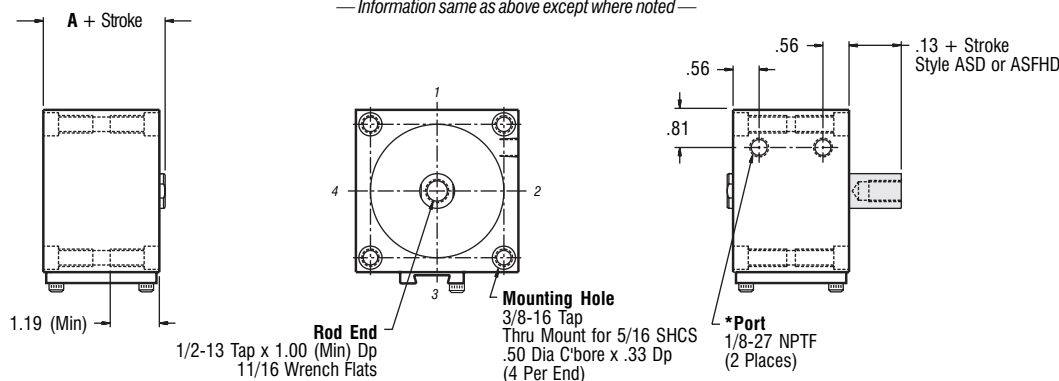

Standard Mounting:
TF TR TBE TM

*Optional Porting: 1/4-18 NPTF

Part Number		Stock Stroke Length	A
Duty	Single Rod Double Rod		
Standard	AS3x ASD3x	5/8, 3/4, 1, 1-1/4	1.88
Intermediate	ASHH3x	3/8, 1/2, 3/4, 1	2.13
Heavy	ASFH3x ASFHD3x	1/8, 1/4, 1/2, 3/4	2.38

Standard Mounting:
TF TR TBE TM

*Optional Porting: 1/4-18 NPTF

— Information same as above except where noted —

Part Number		Stock Stroke Length	A
Duty	Single Rod Double Rod		
Standard	AS3x ASD3x	1-1/2, 1-3/4, 2-1/4, 2-3/4, 3-1/4, 3-3/4	1.88
Intermediate	ASHH3x	1-1/4, 1-1/2, 2, 2-1/2, 3, 3-1/2, 4	2.13
Heavy	ASFH3x ASFHD3x	1, 1-1/4, 1-3/4, 2-1/4, 2-3/4, 3-1/4, 3-3/4	2.38