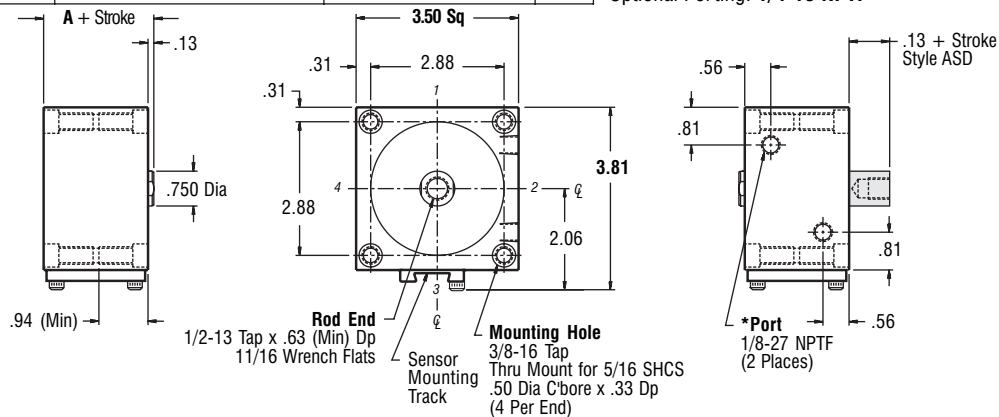

Standard Mounting:
TF TR TBE TM

*Optional Porting: 1/4-18 NPTF

Part Number

Duty	Single Rod	Double Rod	Stock Stroke Length	A
Standard	S3x__	SD3x__	1-3/4, 2, 2-1/2, 3, 3-1/2, 4	1.63
Intermediate	SHH3x__		1-1/2, 1-3/4, 2-1/4, 2-3/4, 3-1/4, 3-3/4	1.88
Heavy	SFH3x__	SFHD3x__	1-1/4, 1-1/2, 2, 2-1/2, 3, 3-1/2, 4	2.13

Standard Mounting: TF
Optional Mounting: TR TBE TM

*Optional Porting: 1/4-18 NPTF

Magnetic Piston

3" Bore

3" Bore • 3" Bore • 3" Bore • 3" Bore • 3" Bore • 3" Bore • 3" Bore • 3" Bore

Part Number		Stock Stroke Length	A
Duty	Single Rod Double Rod		
Standard	AS3x ASD3x	1/8, 1/4, 3/8, 1/2	1.88
Intermediate	ASHH3x	1/8, 1/4	2.13

Standard Mounting:
TF TR TBE TM

*Optional Porting: 1/4-18 NPTF

Part Number		Stock Stroke Length	A
Duty	Single Rod Double Rod		
Standard	AS3x ASD3x	5/8, 3/4, 1, 1-1/4	1.88
Intermediate	ASHH3x	3/8, 1/2, 3/4, 1	2.13
Heavy	ASFH3x ASFHD3x	1/8, 1/4, 1/2, 3/4	2.38

*Port Orientation:
(Introduction Section)
Threads *Port Side

*Optional Porting: 1/4-18 NPTF

— Information same as above except where noted —

Part Number X

Magnetic Piston

3" Bore

Duty	Part Number		Stock Stroke Length	A
	Single Rod	Double Rod		
Standard	AR3x__	ARD3x__	1/8, 1/4, 3/8, 1/2	1.88
Intermediate	ARHH3x__		1/8, 1/4	2.13