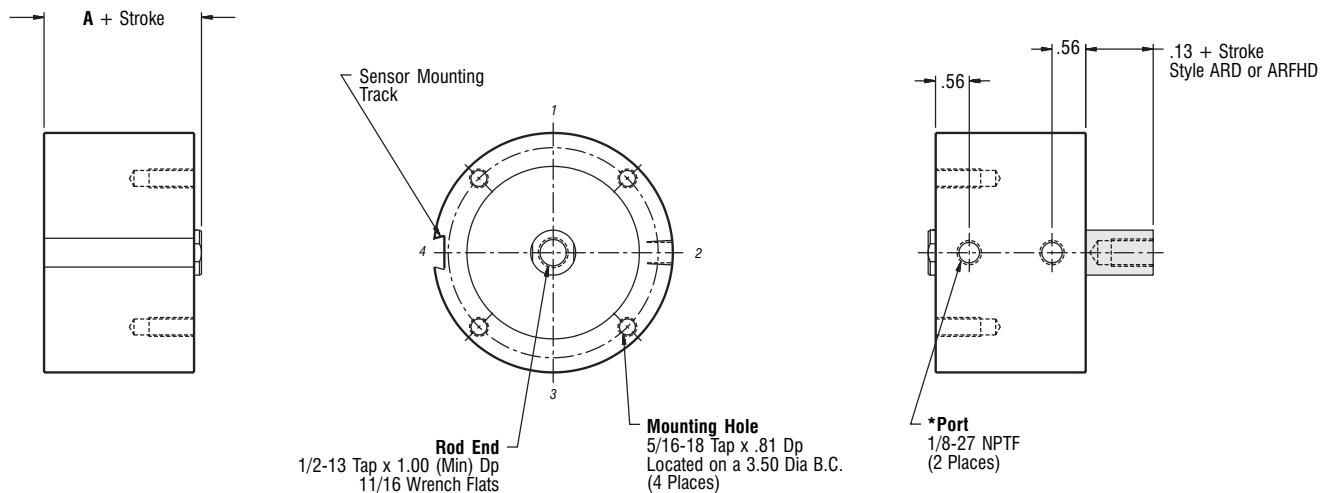

Part Number X   Stroke Options - See 'Options' section