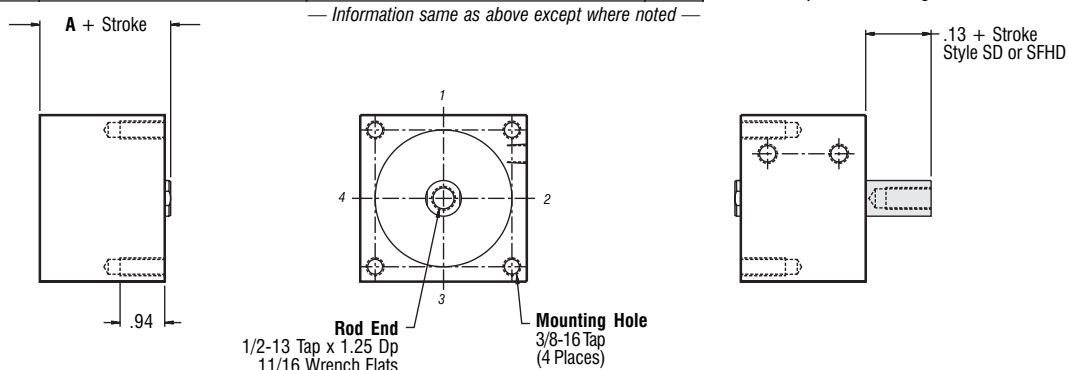

Standard Mounting:
TF TR TBE TM

*Optional Porting: 1/4-18 NPTF

Part Number

Duty	Single Rod	Double Rod	Stock Stroke Length	A
Standard	S3x__	SD3x__	7/8, 1, 1-1/4, 1-1/2	1.63
Intermediate	SHH3x__		5/8, 3/4, 1, 1-1/4	1.88
Heavy	SFH3x__	SFHD3x__	3/8, 1/2, 3/4, 1	2.13

Standard Mounting:
TF TR TBE TM

*Optional Porting: 1/4-18 NPTF

Part Number

Duty	Single Rod	Double Rod	Stock Stroke Length	A
Standard	S3x__	SD3x__	1-3/4, 2, 2-1/2, 3, 3-1/2, 4	1.63
Intermediate	SHH3x__		1-1/2, 1-3/4, 2-1/4, 2-3/4, 3-1/4, 3-3/4	1.88
Heavy	SFH3x__	SFHD3x__	1-1/4, 1-1/2, 2, 2-1/2, 3, 3-1/2, 4	2.13

Standard Mounting: TF
Optional Mounting: TR TBE TM

*Optional Porting: 1/4-18 NPTF

Magnetic Piston

3" Bore

3" Bore • 3" Bore • 3" Bore • 3" Bore • 3" Bore • 3" Bore • 3" Bore • 3" Bore

Part Number		Stock Stroke Length	A
Duty	Single Rod Double Rod		
Standard	AS3x ASD3x	1/8, 1/4, 3/8, 1/2	1.88
Intermediate	ASHH3x	1/8, 1/4	2.13