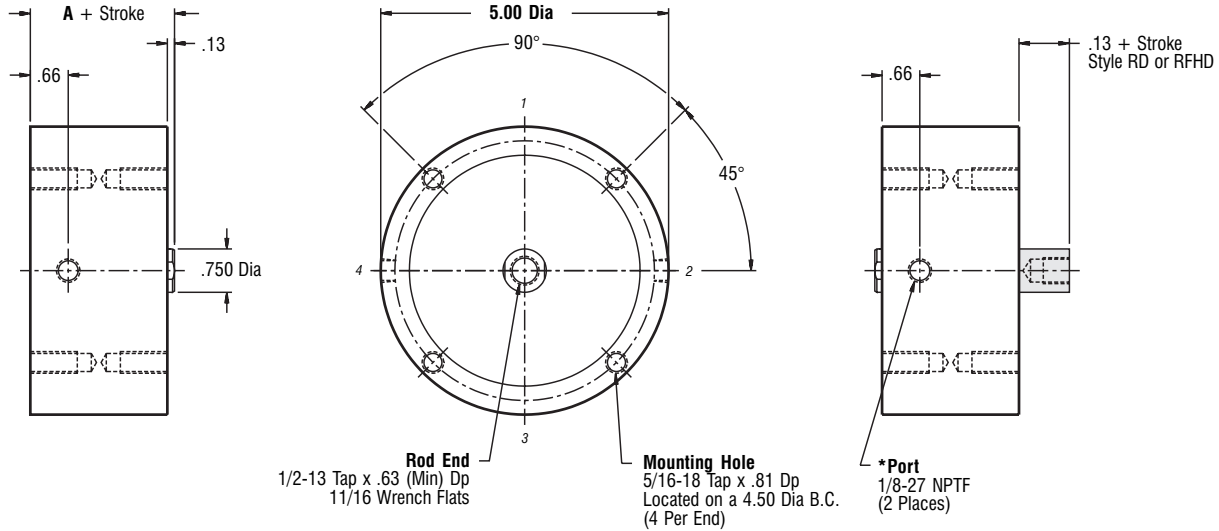

4" Bore

Non Magnetic Piston

4" Bore • 4" Bore • 4" Bore • 4" Bore • 4" Bore • 4" Bore

Part Number		Stock Stroke Length	A	
Duty	Single Rod			Double Rod
Standard	R4x____	RD4x____	1/8, 1/4, 3/8, 1/2, 5/8, 3/4	1.75
Intermediate	RHH4x____		1/8, 1/4, 3/8, 1/2	2.00
Heavy	RFH4x____	RFHD4x____	1/8, 1/4	2.25

Standard Mounting: **TF TR TBE**
Optional Mounting: **TM**

*Optional Porting: **1/4-18 NPTF**

Part Number		Stock Stroke Length	A	
Duty	Single Rod			Double Rod
Standard	R4x____	RD4x____	7/8, 1, 1-1/4, 1-1/2, 1-3/4, 2, 2-1/2, 3, 3-1/2, 4	1.75
Intermediate	RHH4x____		5/8, 3/4, 1, 1-1/4, 1-1/2, 1-3/4, 2-1/4, 2-3/4, 3-1/4, 3-3/4	2.00
Heavy	RFH4x____	RFHD4x____	3/8, 1/2, 3/4, 1, 1-1/4, 1-1/2, 2, 2-1/2, 3, 3-1/2, 4	2.25

Standard Mounting: **TF**
Optional Mounting: **TR TBE TM**

*Optional Porting: **1/4-18 NPTF**

— Information same as above except where noted —

Magnetic Piston

4" Bore

Part Number		Stock Stroke Length	A
Duty	Single Rod Double Rod		
Standard	AR4x ARD4x	1/8, 1/4, 3/8, 1/2	2.00
Intermediate	ARHH4x	1/8, 1/4	2.25

Standard Mounting: **TF** **TR** **TBE**
 Optional Mounting: **TM**

*Optional Porting: **1/4-18 NPTF**

Part Number		Stock Stroke Length	A
Duty	Single Rod Double Rod		
Standard	AR4x ARD4x	5/8, 3/4, 1, 1-1/4, 1-1/2, 1-3/4, 2-1/4, 2-3/4, 3-1/4, 3-3/4	2.00
Intermediate	ARHH4x	3/8, 1/2, 3/4, 1, 1-1/4, 1-1/2, 2, 2-1/2, 3, 3-1/2, 4	2.25
Heavy	ARFH4x ARFHD4x	1/8, 1/4, 1/2, 3/4, 1, 1-1/4, 1-3/4, 2-1/4, 2-3/4, 3-1/4, 3-3/4	2.50