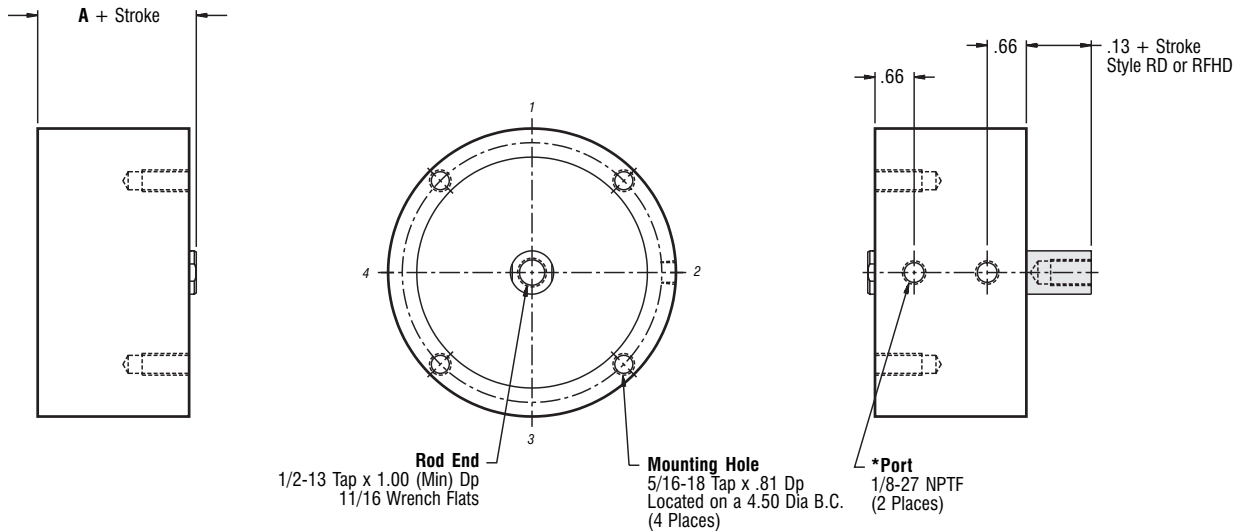

4" Bore

Non Magnetic Piston

4" Bore • 4" Bore • 4" Bore • 4" Bore • 4" Bore • 4" Bore

Part Number		Stock Stroke Length	A	
Duty	Single Rod			Double Rod
Standard	R4x____	RD4x____	1/8, 1/4, 3/8, 1/2, 5/8, 3/4	1.75
Intermediate	RHH4x____		1/8, 1/4, 3/8, 1/2	2.00
Heavy	RFH4x____	RFHD4x____	1/8, 1/4	2.25

Standard Mounting: **TF TR TBE**
Optional Mounting: **TM**

*Optional Porting: **1/4-18 NPTF**

Part Number		Stock Stroke Length	A	
Duty	Single Rod			Double Rod
Standard	R4x____	RD4x____	7/8, 1, 1-1/4, 1-1/2, 1-3/4, 2, 2-1/2, 3, 3-1/2, 4	1.75
Intermediate	RHH4x____		5/8, 3/4, 1, 1-1/4, 1-1/2, 1-3/4, 2-1/4, 2-3/4, 3-1/4, 3-3/4	2.00
Heavy	RFH4x____	RFHD4x____	3/8, 1/2, 3/4, 1, 1-1/4, 1-1/2, 2, 2-1/2, 3, 3-1/2, 4	2.25

Standard Mounting: **TF**
Optional Mounting: **TR TBE TM**

*Optional Porting: **1/4-18 NPTF**

— Information same as above except where noted —

Magnetic Piston

4" Bore

Part Number		Stock Stroke Length	A
Duty	Single Rod Double Rod		
Standard	AR4x ARD4x	1/8, 1/4, 3/8, 1/2	2.00
Intermediate	ARHH4x	1/8, 1/4	2.25

Standard Mounting: **TF** **TR** **TBE**
 Optional Mounting: **TM**

*Optional Porting: **1/4-18 NPTF**

Part Number		Stock Stroke Length	A
Duty	Single Rod Double Rod		
Standard	AR4x ARD4x	5/8, 3/4, 1, 1-1/4, 1-1/2, 1-3/4, 2-1/4, 2-3/4, 3-1/4, 3-3/4	2.00
Intermediate	ARHH4x	3/8, 1/2, 3/4, 1, 1-1/4, 1-1/2, 2, 2-1/2, 3, 3-1/2, 4	2.25
Heavy	ARFH4x ARFHD4x	1/8, 1/4, 1/2, 3/4, 1, 1-1/4, 1-3/4, 2-1/4, 2-3/4, 3-1/4, 3-3/4	2.50