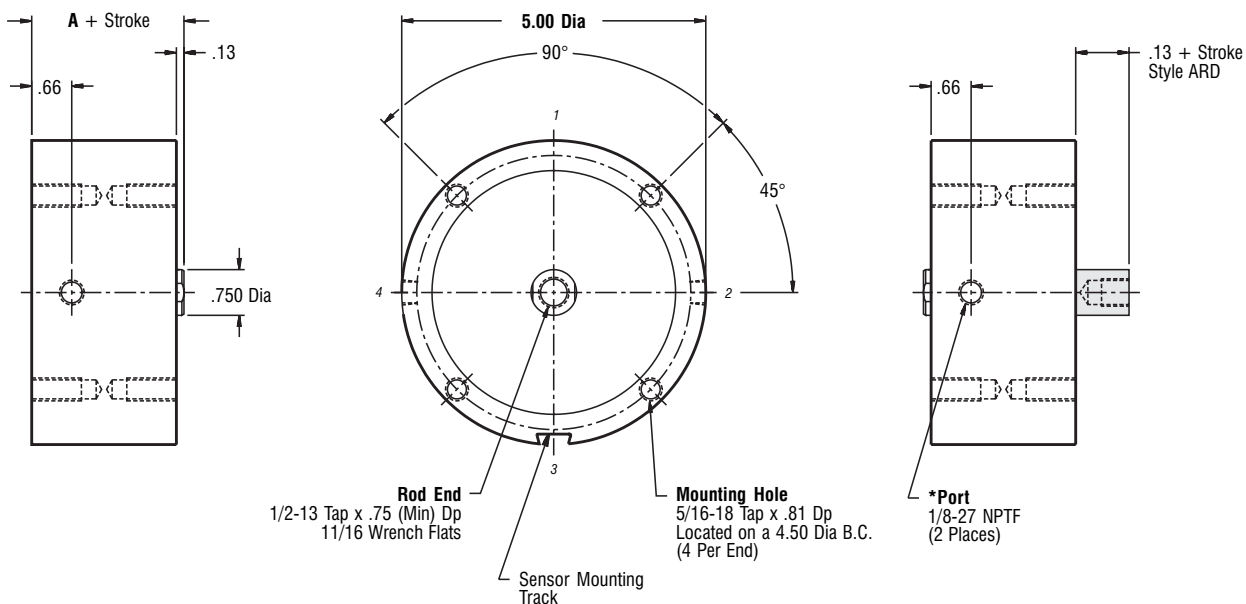

4" Bore

Non Magnetic Piston

4" Bore • 4" Bore • 4" Bore • 4" Bore • 4" Bore • 4" Bore

Part Number		Stock Stroke Length	A	
Duty	Single Rod			Double Rod
Standard	R4x____	RD4x____	1/8, 1/4, 3/8, 1/2, 5/8, 3/4	1.75
Intermediate	RHH4x____		1/8, 1/4, 3/8, 1/2	2.00
Heavy	RFH4x____	RFHD4x____	1/8, 1/4	2.25

Standard Mounting: **TF TR TBE**
Optional Mounting: **TM**

*Optional Porting: **1/4-18 NPTF**

Part Number		Stock Stroke Length	A	
Duty	Single Rod			Double Rod
Standard	R4x____	RD4x____	7/8, 1, 1-1/4, 1-1/2, 1-3/4, 2, 2-1/2, 3, 3-1/2, 4	1.75
Intermediate	RHH4x____		5/8, 3/4, 1, 1-1/4, 1-1/2, 1-3/4, 2-1/4, 2-3/4, 3-1/4, 3-3/4	2.00
Heavy	RFH4x____	RFHD4x____	3/8, 1/2, 3/4, 1, 1-1/4, 1-1/2, 2, 2-1/2, 3, 3-1/2, 4	2.25

Standard Mounting: **TF**
Optional Mounting: **TR TBE TM**

*Optional Porting: **1/4-18 NPTF**

— Information same as above except where noted —

Magnetic Piston

4" Bore

Part Number		Stock Stroke Length	A
Duty	Single Rod Double Rod		
Standard	AR4x ARD4x	1/8, 1/4, 3/8, 1/2	2.00
Intermediate	ARHH4x	1/8, 1/4	2.25

Standard Mounting: **TF** **TR** **TBE**
 Optional Mounting: **TM**

*Optional Porting: **1/4-18 NPTF**

Part Number		Stock Stroke Length	A
Duty	Single Rod Double Rod		
Standard	AR4x ARD4x	5/8, 3/4, 1, 1-1/4, 1-1/2, 1-3/4, 2-1/4, 2-3/4, 3-1/4, 3-3/4	2.00
Intermediate	ARHH4x	3/8, 1/2, 3/4, 1, 1-1/4, 1-1/2, 2, 2-1/2, 3, 3-1/2, 4	2.25
Heavy	ARFH4x ARFHD4x	1/8, 1/4, 1/2, 3/4, 1, 1-1/4, 1-3/4, 2-1/4, 2-3/4, 3-1/4, 3-3/4	2.50