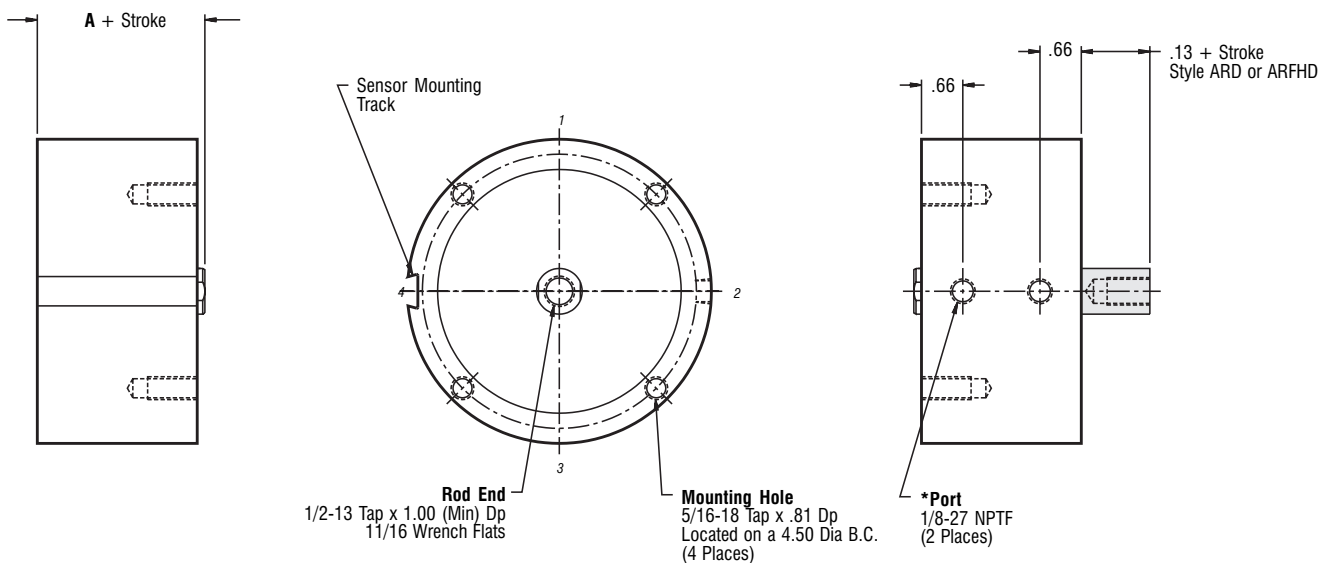

Standard Mounting: **TF**
Optional Mounting: **TR TBE TM**

*Optional Porting: **1/4-18 NPTF**

— Information same as above except where noted —

Magnetic Piston

4" Bore

Part Number		Stock Stroke Length	A
Duty	Single Rod Double Rod		
Standard	AR4x ARD4x	1/8, 1/4, 3/8, 1/2	2.00
Intermediate	ARHH4x	1/8, 1/4	2.25

Standard Mounting: **TF** **TR** **TBE**
 Optional Mounting: **TM**

*Optional Porting: **1/4-18 NPTF**

Part Number		Stock Stroke Length	A
Duty	Single Rod Double Rod		
Standard	AR4x ARD4x	5/8, 3/4, 1, 1-1/4, 1-1/2, 1-3/4, 2-1/4, 2-3/4, 3-1/4, 3-3/4	2.00
Intermediate	ARHH4x	3/8, 1/2, 3/4, 1, 1-1/4, 1-1/2, 2, 2-1/2, 3, 3-1/2, 4	2.25
Heavy	ARFH4x ARFHD4x	1/8, 1/4, 1/2, 3/4, 1, 1-1/4, 1-3/4, 2-1/4, 2-3/4, 3-1/4, 3-3/4	2.50

Standard Mounting: **TF**
 Optional Mounting: **TR** **TBE** **TM**

*Optional Porting: **1/4-18 NPTF**

— Information same as above except where noted —

X
 Part Number Stroke Options - See 'Options' section