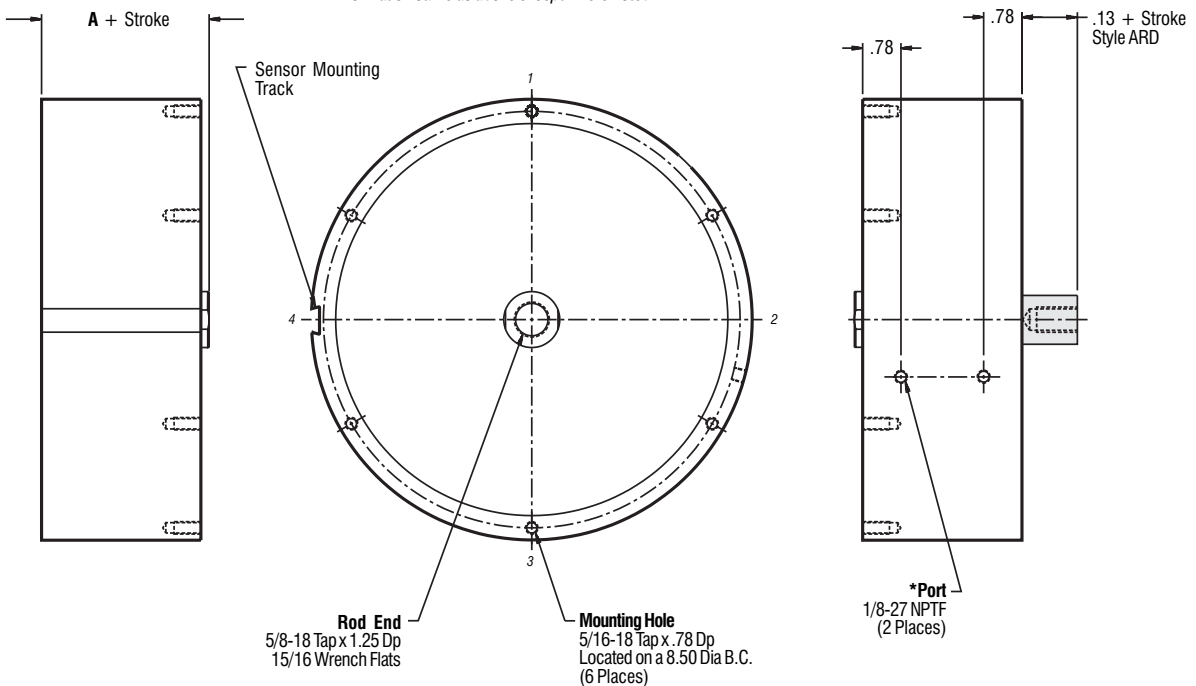

# 8" Bore

8" Bore • 8" Bore • 8" Bore • 8" Bore • 8" Bore • 8" Bore • 8" Bore • 8" Bore • 8" Bore • 8" Bore

Part Number		Stock Stroke Length	A	Standard Mounting: TF TR TBE Optional Mounting: TM
Duty	Single Rod Double Rod			
Standard	AR8x__ ARD8x__	1/4	2.63	*Optional Porting: 1/4-18 NPTF

Part Number		Stock Stroke Length	A	Standard Mounting: TF Optional Mounting: TR TBE TM
Duty	Single Rod Double Rod			
Standard	AR8x__ ARD8x__	3/4, 1-3/4, 2-3/4, 3-3/4	2.63	*Optional Porting: 1/4-18 NPTF

— Information same as above except where noted —

Part Number  X   Stroke  Options - See 'Options' section