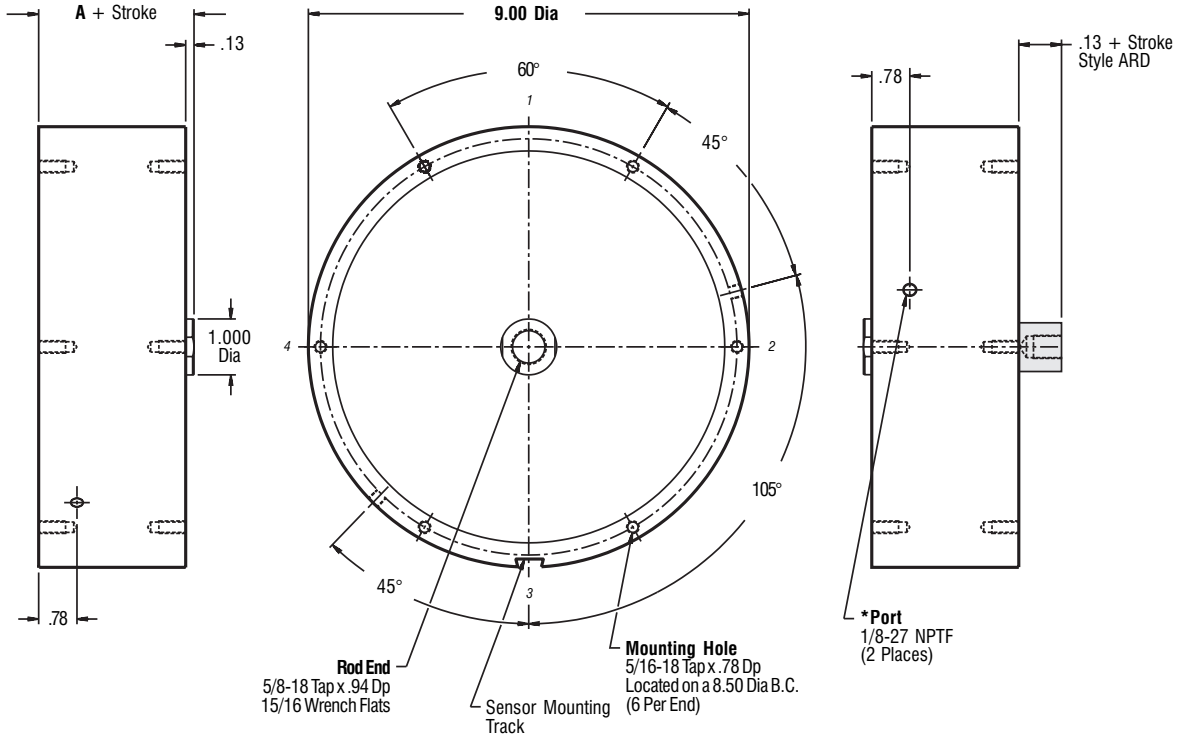

# 8" Bore

8" Bore • 8" Bore • 8" Bore • 8" Bore • 8" Bore • 8" Bore • 8" Bore • 8" Bore • 8" Bore • 8" Bore

Part Number		Stock Stroke Length	A	Standard Mounting: TF TR TBE Optional Mounting: TM
Duty	Single Rod Double Rod			
Standard	AR8x__ ARD8x__	1/4	2.63	*Optional Porting: 1/4-18 NPTF

Part Number		Stock Stroke Length	A	Standard Mounting: TF Optional Mounting: TR TBE TM
Duty	Single Rod Double Rod			
Standard	AR8x__ ARD8x__	3/4, 1-3/4, 2-3/4, 3-3/4	2.63	*Optional Porting: 1/4-18 NPTF

— Information same as above except where noted —

Part Number  X   Stroke  Options - See 'Options' section