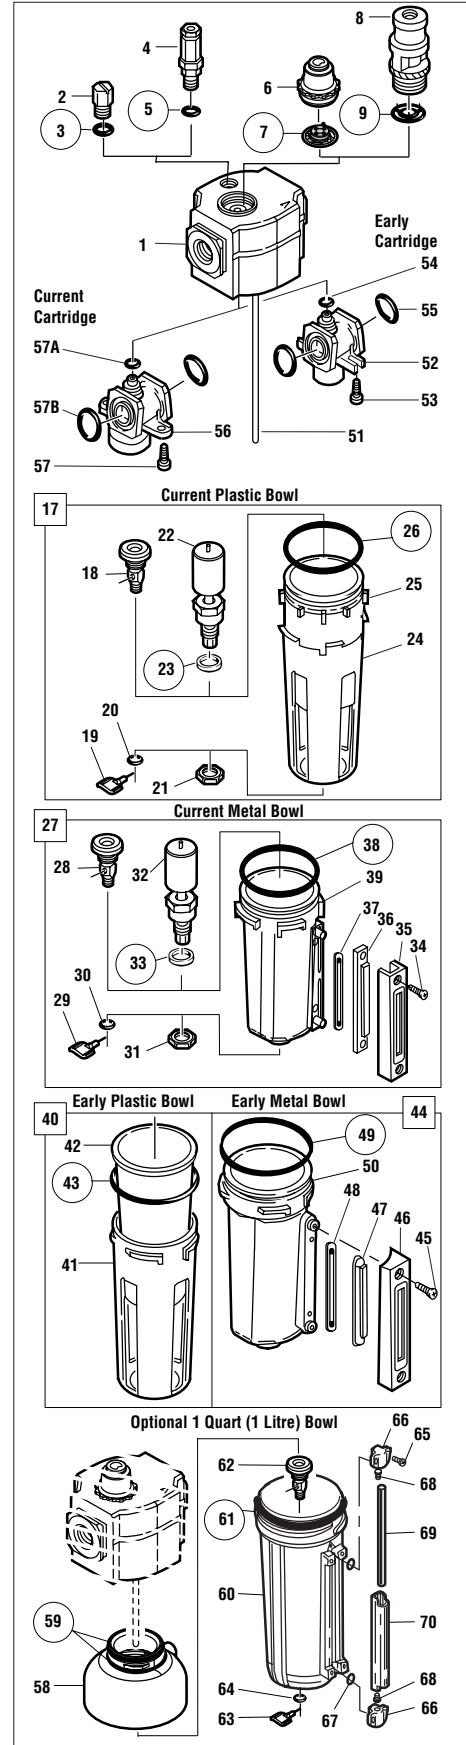

In the following parts list, assemblies are printed in capital letters. Parts that are included with an assembly are listed and indented directly beneath it. When an assembly is ordered, the assembly and all parts indented beneath it are included in the shipment.

When an assembly lists a letter code in the **USED ON** column, parts that list the same letter code are used in that assembly. Parts coded **A** are used in the Assembly coded **A**, parts coded **B** are used in the Assembly coded **B**, etc.

ITEM	DESCRIPTION	PART NO.	QTY
58	Adapter, 1 litre (1 quart) reservoir	Not normally replaced	1
59	O-ring (service kit item)	2316-38	2
60	METAL RESERVOIR ASSY, 1 litre (1 quart) with sight glass and drain	5390-45	1
61	• O-ring (service kit item)	2306-53	1
62	• MANUAL DRAIN ASSY, 1/4 turn	619-50	1
63	• • Valve, drain	617-89	1
64	• • O-ring	2307-05	1
65	• • Screw (service kit item)	9P06-10	4
66	• • Bracket	3778-89	2
67	• • O-ring (service kit item)	706-01	2
68	• • Seal (service kit item)	5873-83	2
69	• • Sight glass (service kit item)	5872-03	1
70	• • Sight glass guard (service kit item)	1218-89	1